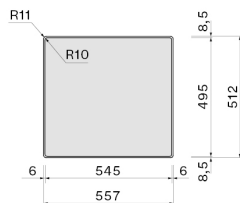

Cut-out size / Flushmount