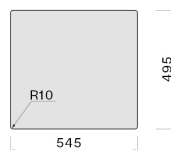

Cut-out size / Topmount