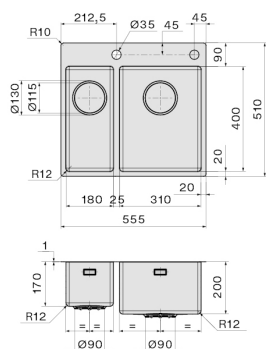

Cut-out size / Flushmount

Cut-out size / Topmount